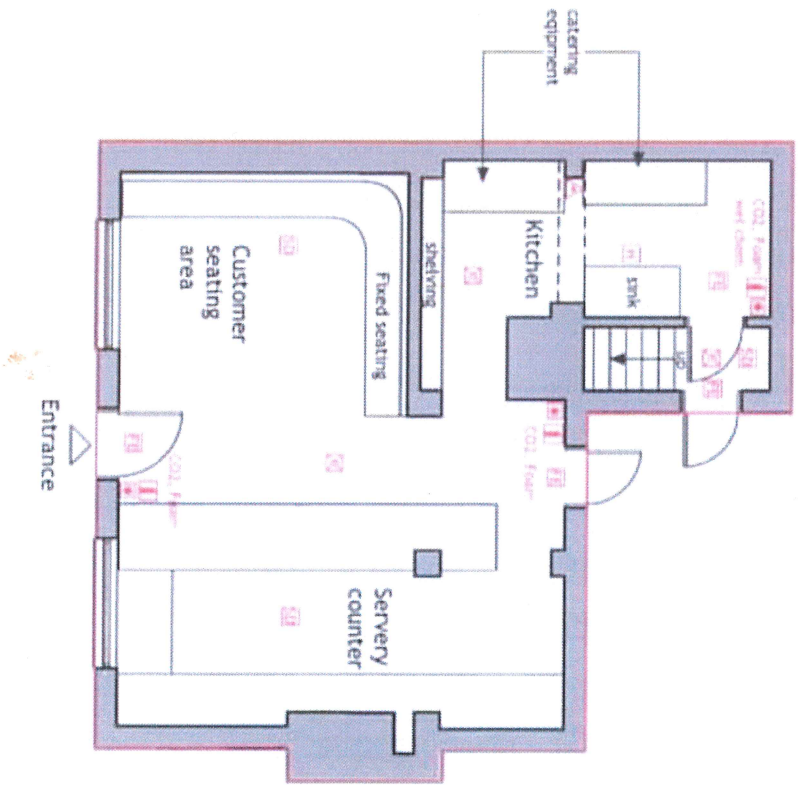

LICENSING DRAWING
1:100 @ A4

1 Proposed Layout
Scale: 1:100

LEGEND	
	Emergency lighting
	Heat Detector
	Smoke Detector
	Call Point
	Illuminated Fire Escape Sign
	Fire extinguisher CO2, foam, wet chemical
	Fire blanket